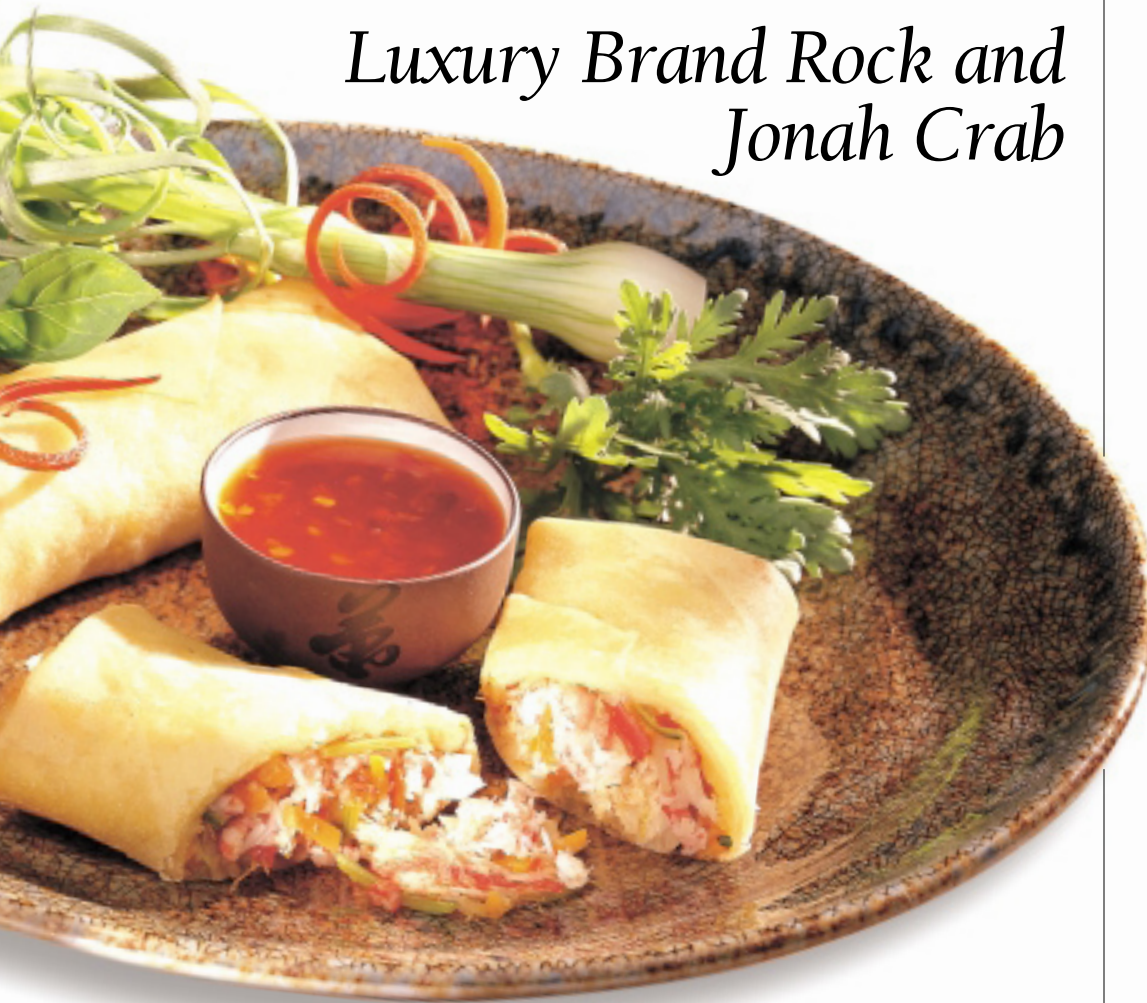

add a dab o' crab

So delectable, so versatile and so affordable...

Luxury Brand **Rock** or **Jonah Crab** meat are simply delicious ways to enhance almost every dish and delight every palate.

Crab-stuffed mushroom

Sushi

Crab soup

Luxury Brand Rock and Jonah Crab

Fresh, flavorful and affordable luxuries that enrich traditional dishes with original ideas.

Luxury Brand Canadian Rock Crab meat and Jonah Crab meat and claws are creative touches every chef can use to turn everyday dishes into culinary triumphs. Atlantic Queen's guaranteed quality comes fresh from the sea to delight every customer. That's the Luxury Brand promise.